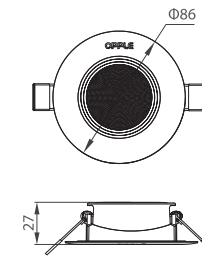

Packaging Information

Item Code	Item Description	Single Box(1pc/box)		Outer box		
		Dimensions(mm) (LxWxH)	Gross Weight (kg)	Dimensions(mm) (LxWxH)	Gross Weight (kg)	Packing Qty (pcs/CTN)
140059662	LEDDownlightRc-UHl-R100-6W-3000-WH-NW	136*117*55	0.145	460*248*154	2.32	16
140059663	LEDDownlightRc-UHl-R100-6W-4000-WH-NW	136*117*55	0.145	460*248*154	2.32	16
140059664	LEDDownlightRc-UHl-R100-6W-6000-WH-NV	136*117*55	0.145	460*248*154	2.32	16
140059665	LEDDownlightRc-UHl-R150-12W-3000-WH-NV	184*167*62	0.264	453*346*202	3.696	14
140059666	LEDDownlightRc-UHl-R150-12W-4000-WH-NV	184*167*62	0.264	453*343*202	3.696	14
140059667	LEDDownlightRc-UHl-R150-12W-6000-WH-NV	184*167*62	0.264	453*345*202	3.696	14
140059544	LEDDownlightRc-UHl-R200-18W-3000-WH-NV	235*218*66	0.387	694*230*255	3.87	10
140058546	LEDDownlightRc-UHl-R200-18W-4000-WH-NV	235*218*66	0.387	694*230*255	3.87	10
140058547	LEDDownlightRc-UHl-R200-18W-6000-WH-NV	235*218*66	0.387	694*230*255	3.87	10

Dimensional Drawing

Type	A(mm)	B(mm)
LED DL-RC-UHl R100 6W-NV	Φ112	38
LED DL-RC-UHl R200 12W-NV	Φ162	45
LED DL-RC-UHl R200 18W-NV	Φ213	45

Photometric Data

LED Downlight & Spotlight HS

Features

- Clean beam
- Comfortable light
- Easy to use
- Energy saving

Application Conditions	Downlight	Spotlight
Operating Temperature	-10~40°C	-10~40°C
Application Temperature	25°C	25°C
Storage Environment	-25~50°C	-25~50°C

CE CB

Dimensional Drawing

4.5W Downlight

4.5W fixed spotlight

Cut-out Drawing

Photometric Data

4.5W Downlight

4.5W/7W Spotlight