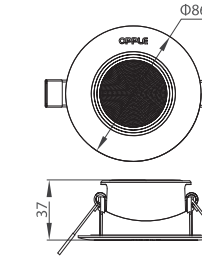

4.5W/7W Adjustable Spotlight