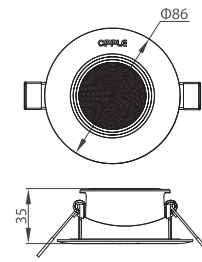

Application Conditions	Downlight	Spotlight
Operating Temperature	-10~40°C	-10~40°C
Application Temperature	25°C	25°C
Storage Environment	-25~50°C	-25~50°C

CE CB

Dimensional Drawing

4.5W Downlight

4.5W fixed spotlight

Cut-out Drawing

Photometric Data

4.5W Downlight

4.5W/7W Spotlight