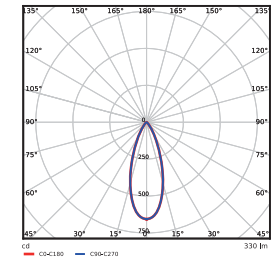

Cut-out Drawing

Photometric Data

4.5W Downlight

4.5W/7W Spotlight