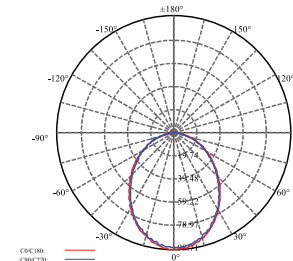

Cut-out Drawing

Photometric Data

4.5W Downlight

4.5W/7W Spotlight