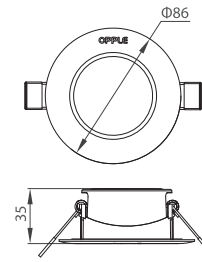

Dimensional Drawing

4.5W Downlight