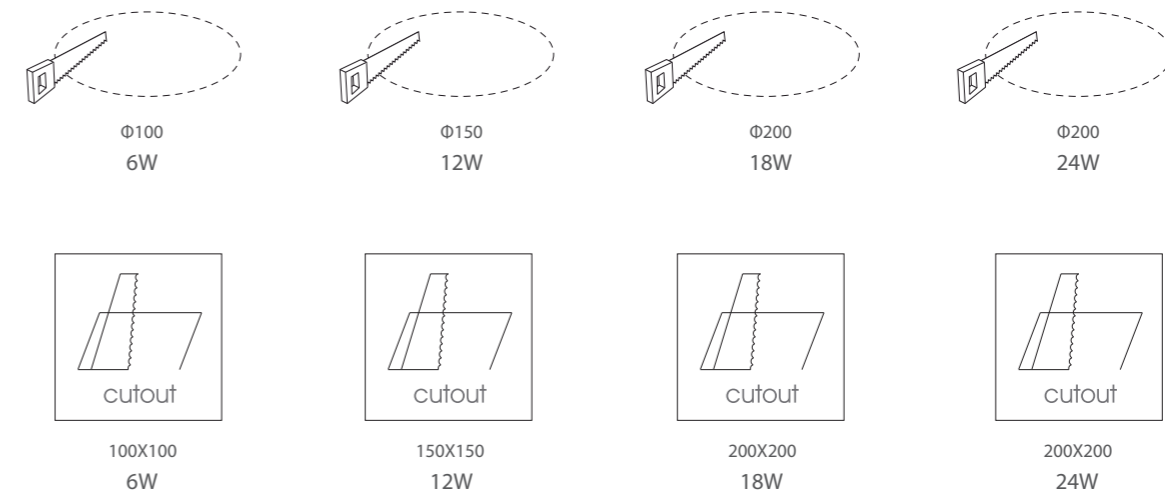

Cut-out Drawing

Photometric Data

6W/12W/18W/24W