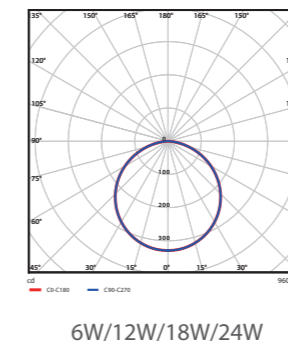

Cut-out Drawing

Photometric Data

6W/12W/18W/24W