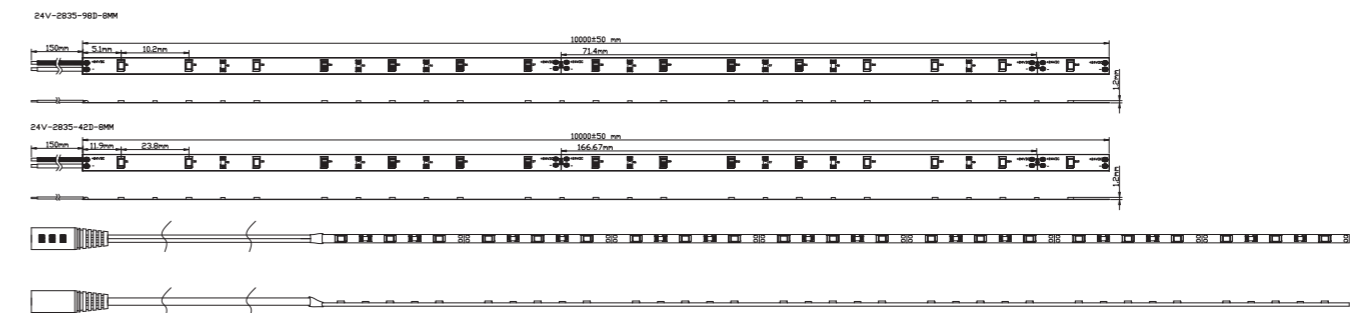

Dimensional Drawing