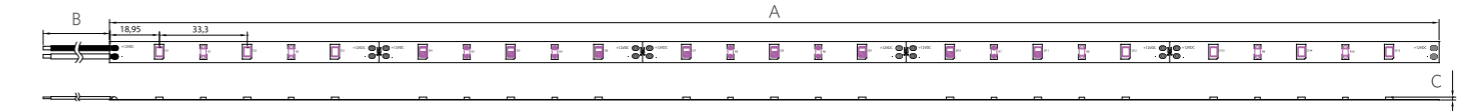

LED EcoMax DC 12V Strip

Features

- Broad beam angle
- High quality
- Energy efficient

Benefits

- Simple and safe installation
- Durable for Indoor use

Application

Specification

Product Description	Power (W/m)	Lumen (lm/m)	Beam Angle (°)	CCT (K)	Lifetime (hrs)	Energy Level
LED E 12/2835 6W/60 Bare 5M	6	580	120	2400	15000	A+
LED E 12/2835 6W/60 Bare 5M	6	620	120	2700	15000	A+
LED E 12/2835 6W/60 Bare 5M	6	650	120	3000	15000	A+
LED E 12/2835 6W/60 Bare 5M	6	680	120	4000	15000	A+
LED E 12/2835 6W/60 Bare 5M	6	690	120	6500	15000	A+
LED E 12/2835 6W/60 Tube 5M	6	550	120	2400	15000	A+
LED E 12/2835 6W/60 Tube 5M	6	590	120	2700	15000	A+
LED E 12/2835 6W/60 Tube 5M	6	620	120	3000	15000	A+
LED E 12/2835 6W/60 Tube 5M	6	650	120	4000	15000	A+
LED E 12/2835 6W/60 Tube 5M	6	660	120	6500	15000	A+
LED LV STRIP 12V U 4W BL+DRIVER	4	500	120	3000	15000	A+
LED LV STRIP 12V U 4W BL+DRIVER	4	500	120	6500	15000	A+
LED LV STRIP 12V U 12W	12	1200	120	3000	15000	A+
LED LV STRIP 12V U 12W	12	1200	120	6500	15000	A+

Packaging Information

Item Description	Single Box(1pc/box)		Packaging Unit			Remark
	Dimensions(mm) (LxWxH)	Gross Weight (kg)	Dimensions(mm) (LxWxH)	Gross Weight (kg)	Packing Qty (pcs/unit)	
LED E 12/2835 6W/60 Bare 5M	5000*8*2.5	0.06	460*230*380	8	80	4*20 roll (5M/roll)
LED E 12/2835 6W/60 Tube 5M	5000*10*4	0.21	465*305*270	10.4	40	2*20 roll (5M/roll)
LED LV STRIP 12V U 4W BL+DRIVER	5000*8*1.3	0.26	445*370*230	5.6	20	5M strip and driver
LED LV STRIP 12V U 12W	5000*8*1.3	0.08	460*230*390	7.2	80	only 5M strip
LED E 12/2835 Input connector	/	0.002	285*220*245	24	100	120*100pcs
LED E 12/2835 Middle connector	/	0.001	285*220*245	32	100	320*100pcs
LED E 12/2835 Jumper connector	/	0.003	285*220*245	18	100	60*100pcs
LED E Strip Driver 30W DC12V	194*43*43	0.208	250*225*170	4.76	20	20pcs
LED E Strip Driver 60W DC12V	194*43*43	0.264	250*225*170	6	20	20pcs

Dimensional Drawing

	6W(Tube)	6W(Bare)	4/12W
A (mm)	5000	5000	5000
B (mm)	10	8	8
C (mm)	4	2.5	1.3