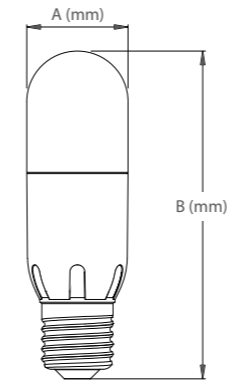

Optical Material	PC
Housing Material	PBT + Aluminum
Finishing Colour	White

CB

Packaging Information

Item Description	Single Box(1pc/box)		Packaging Unit		
	Dimensions(mm) (LxWxH)	Gross Weight (kg)	Dimensions(mm) (LxWxH)	Gross Weight (kg)	Packing Qty (pcs/unit)
LED E Stick E27 8W	38*38*122	0.0617	400*205*260	6.17	100
LED E Stick E27 11W	46*46*150	0.0884	480*245*315	8.84	100
LED E Stick E27 13W	46*46*150	0.0884	480*245*315	8.84	100
LED E Stick E27 15W	47*47*175	0.17	495*252*372	17	100

Dimensional Drawing

	8W	11W	13W	15W
A (mm)	Φ37	Φ44	Φ44	Φ44
B (mm)	120	140	140	160